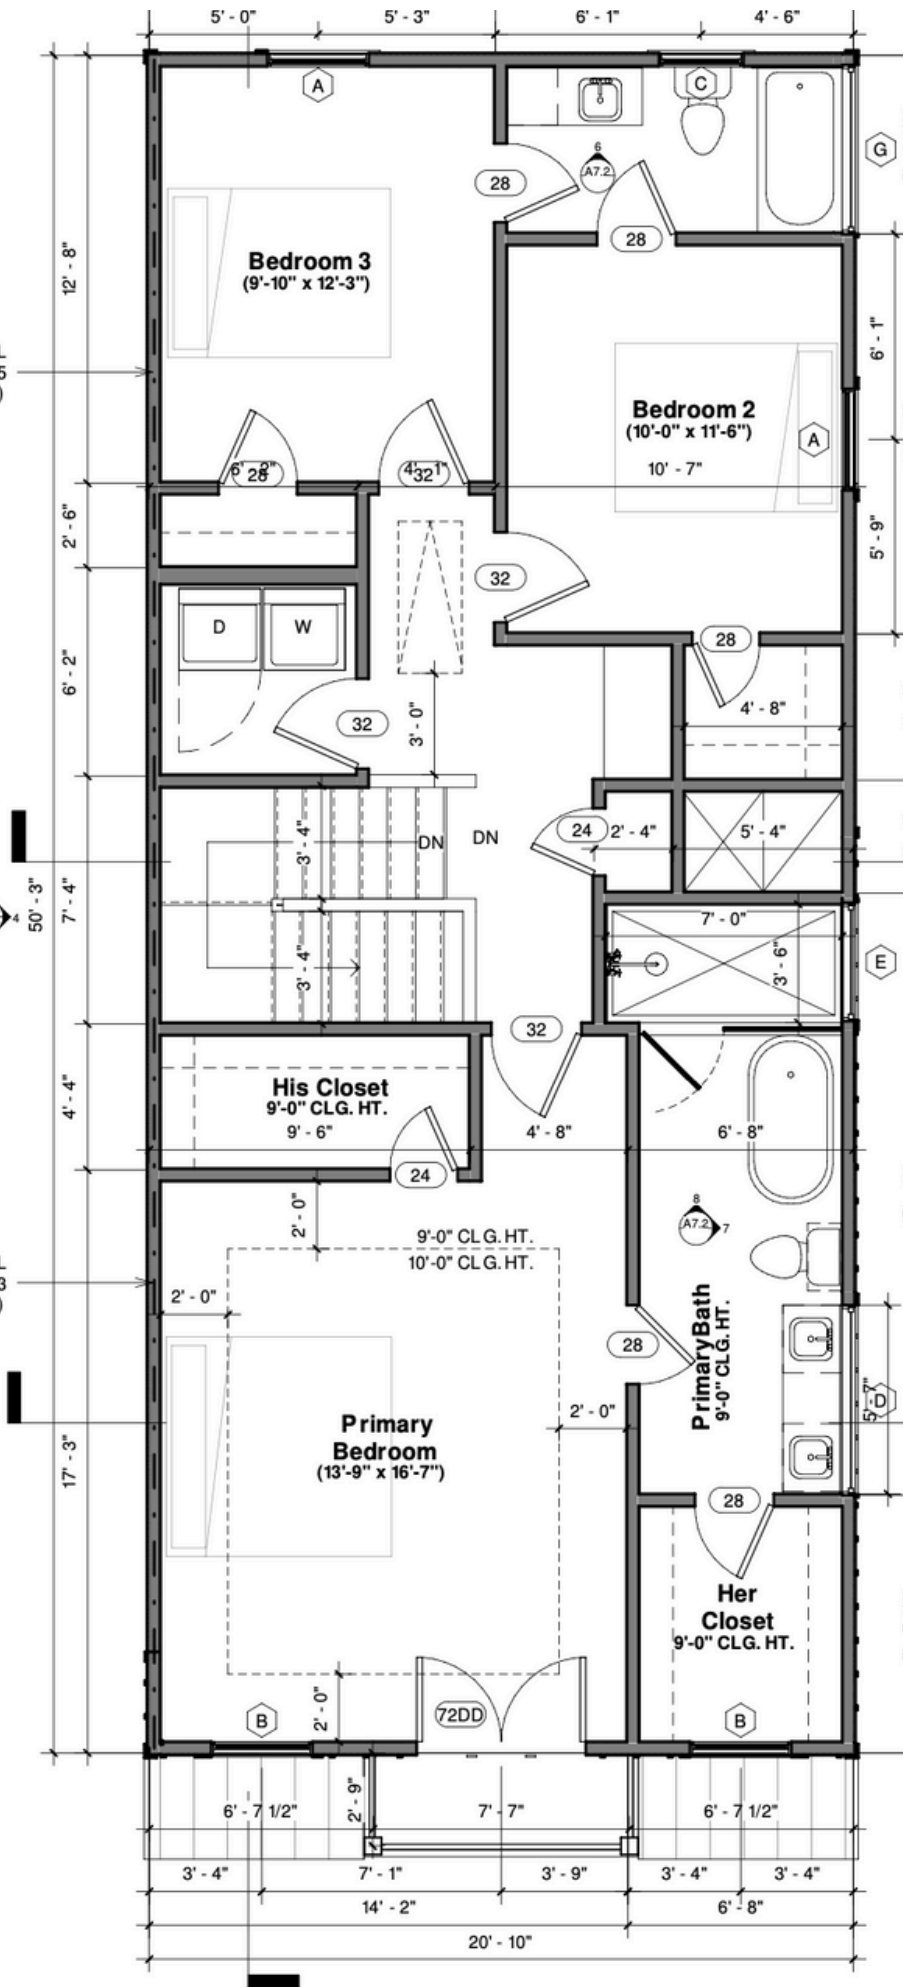

DETAILS

3 Bedrooms
2.5 Bathrooms
1595 Sqft

CEDAR PLAN