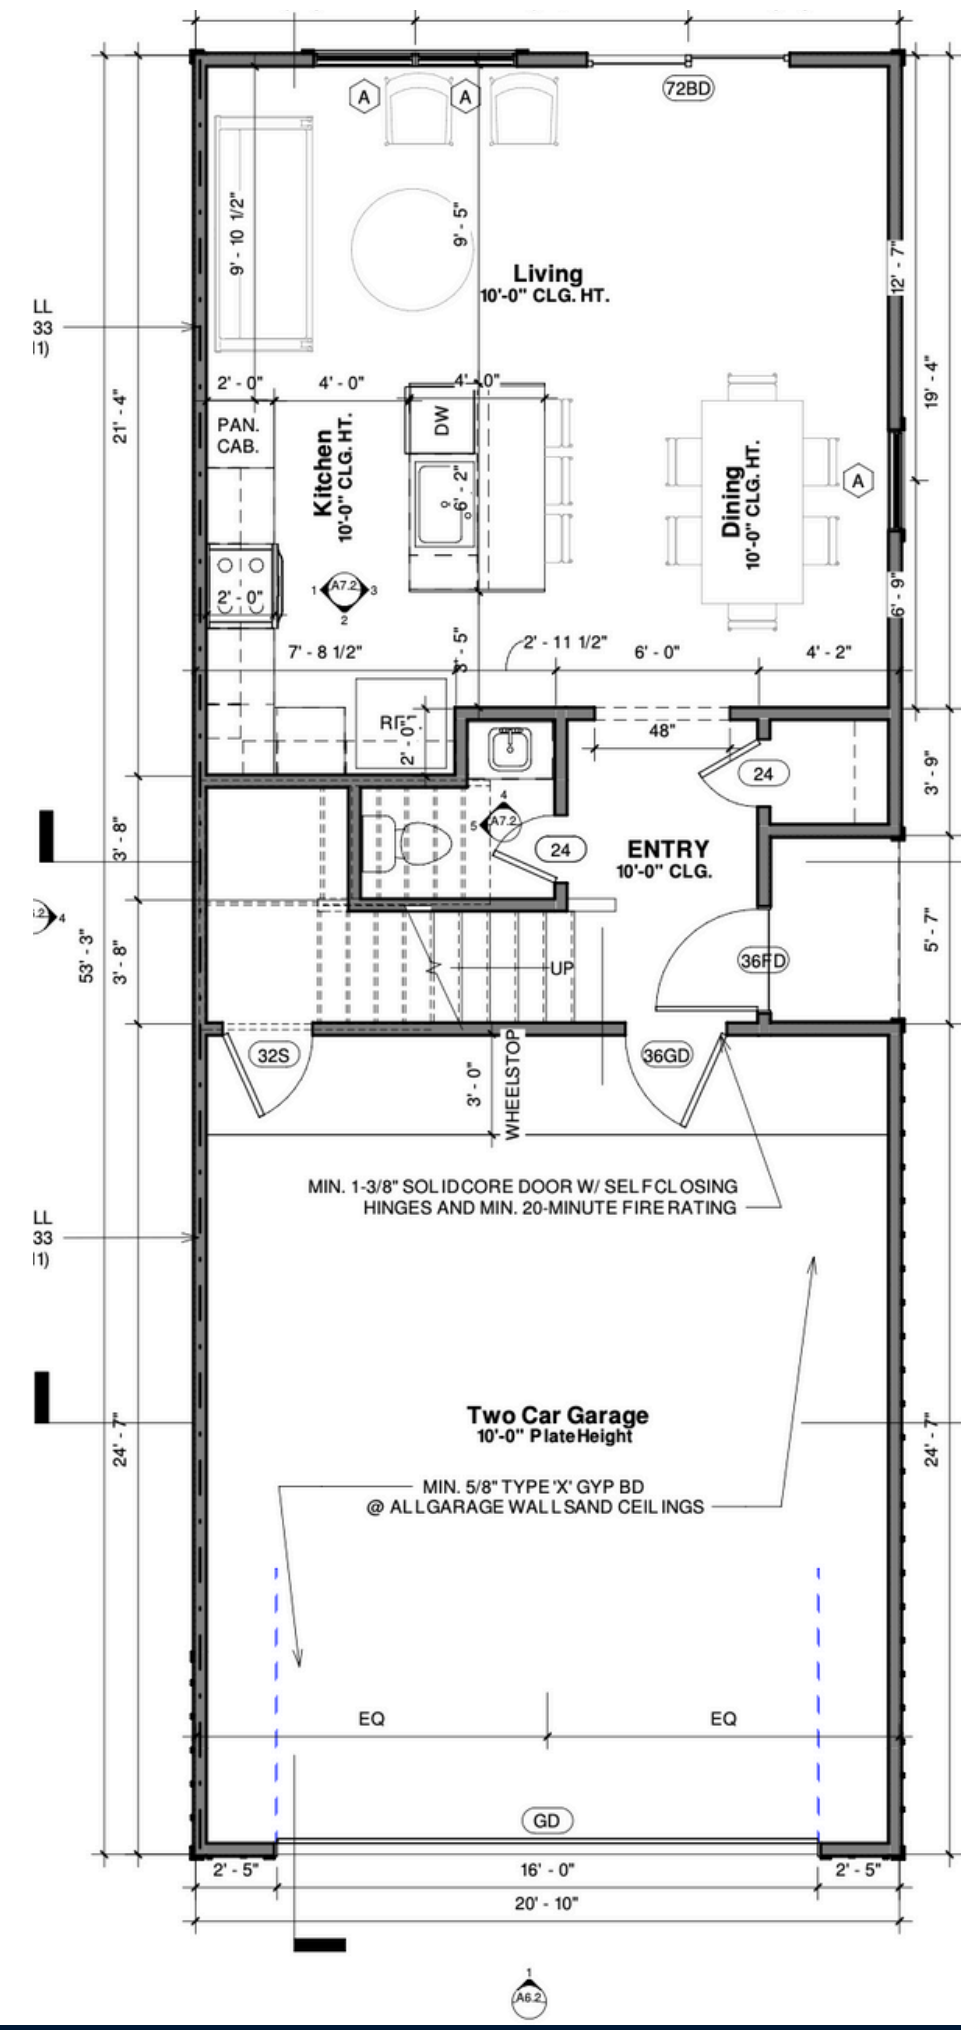

DETAILS

3 Bedrooms
2.5 Bathrooms
1595 Sqft

CEDAR PLAN