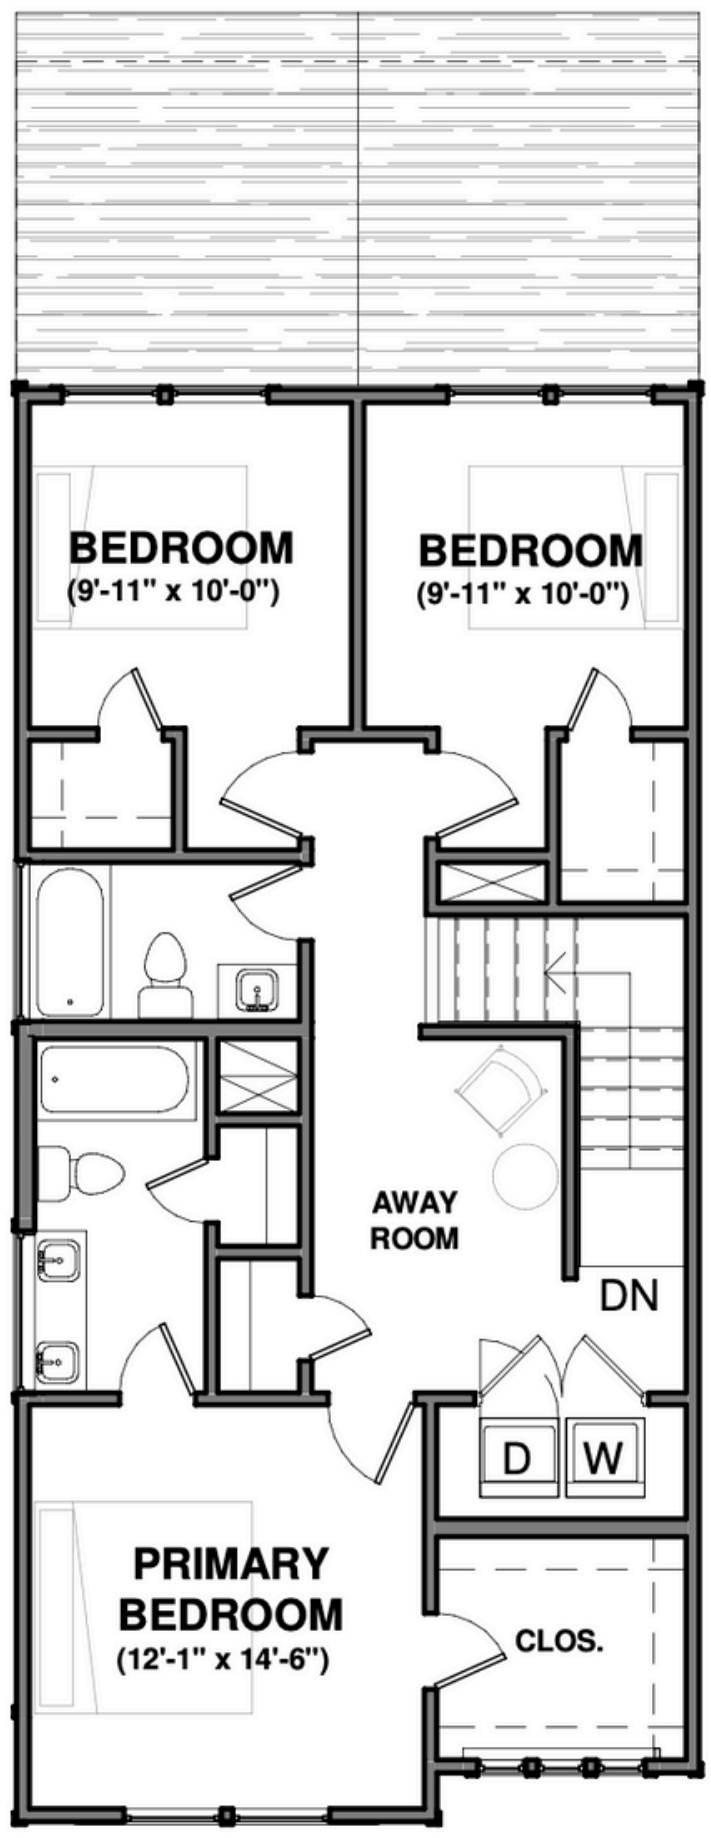

1 First Floor
 1" = 10'-0"
 Living Area= 601 SF

2 Second Floor
 1" = 10'-0"
 Living Area= 913 SF

DETAILS

3 Bedrooms
 2.5 Bathrooms
 1454 Sqft

WILLOW PLAN